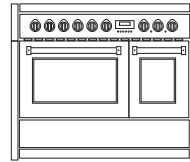

**RANGE COOKERS
GENESI**

GENESI 120

GENESI 120

GENESI 100

GENESI 100

GENESI 100|3

main oven	COMBI STEAM 9+2 functions				multifunction 9 functions				COMBI STEAM 9+2 functions				multifunction 9 functions				convection 2 functions					
auxiliary oven	traditional 4 functions				traditional 4 functions				traditional 4 functions				traditional 4 functions				traditional 4 functions					
upper oven	-				-				-				-				grill 4 functions					
width mm	1172				1172				998				998				998					
depth mm	599 body / 625 top				599 body / 625 top				599 body / 625 top				599 body / 625 top				599 body / 625 top					
height mm	898				898				898				898				898					
height adjustment mm *	20				20				20				20				20					
body material	s.steel Aisi 441				s.steel Aisi 441				s.steel Aisi 441				s.steel Aisi 441				s.steel Aisi 441					
top material	s.steel Aisi 304				s.steel Aisi 304				s.steel Aisi 304				s.steel Aisi 304				s.steel Aisi 304					
standard colour	s.steel				s.steel				s.steel				s.steel				s.steel					
colours on demand	crema, bordeaux, nero, antracite, celeste, sabbia, nuvola, ametista				crema, bordeaux, nero, antracite, celeste, sabbia, nuvola, ametista				crema, bordeaux, nero, antracite, celeste, sabbia, nuvola, ametista				crema, bordeaux, nero, antracite, celeste, sabbia, nuvola, ametista				crema, bordeaux, nero, antracite, celeste, sabbia, nuvola, ametista					
colour position	doors and front drawer				doors and front drawer				doors and front drawer				doors and front drawer				doors and front drawer					
knobs and handles material	metal				metal				metal				metal				metal					
standard trim	brushed				brushed				brushed				brushed				brushed					
trims on demand	-				-				-				-				-					
clock	digital programmer				digital programmer				digital programmer				digital programmer				digital programmer					
main oven	91 lt /s.steel				91 lt /stone grey enamelled				70 lt /s.steel				91 lt /stone grey enamelled				70 lt /s.steel					
auxiliary oven	39 lt/stone grey enamelled				39 lt/stone grey enamelled				39 lt/stone grey enamelled				39 lt/stone grey enamelled				39 lt/stone grey enamelled					
upper oven	-				-				-				-				34 lt/stone grey enamelled					
grill main oven	2870 w				2870 w				1950 w				1950 w				-					
grill auxiliary oven	1250 w				1250 w				1230 w				1230 w				1230 w					
grill upper oven	-				-				-				-				1950 w					
temp. min-max main oven	50-270°C				50-255°C				50-265°C				50-255°C				50-265°C					
temp. min-max auxiliary oven	50-265°C				50-265°C				50-265°C				50-265°C				50-265°C					
temp. min-max upper oven	-				-				-				-				50-265°C					
oven door(s)	3 glasses				3 glasses				3 glasses				3 glasses				3 glasses					
drawer	s.steel /push-pull /34 lt				s.steel /push-pull /34 lt				s.steel /push-pull /28 lt				s.steel /push-pull /28 lt				s.steel /9 lt					
rotisserie	x (main oven)				x (main oven)				x (main oven)				x (main oven)				-					
deep tray main oven	1 s.steel				1 stone grey enamelled				1 s.steel				1 stone grey enamelled				1 stone grey enamelled					
deep tray auxiliary oven	1 stone grey enamelled				1 stone grey enamelled				1 stone grey enamelled				1 stone grey enamelled				1 stone grey enamelled					
deep tray upper oven	-				-				-				-				1 stone grey enamelled					
wiring shelves main oven	2 s.steel				2 chrome				2 s.steel				2 chrome				1 chrome					
wiring shelves auxiliary oven	1 chrome				1 chrome				1 chrome				1 chrome				1 chrome					
wiring shelves upper oven	-				-				-				-				1 chrome					
trivet main oven	1 s.steel				1 chrome				1 s.steel				1 chrome				1 chrome					
trivet auxiliary oven	1 chrome				1 chrome				1 chrome				1 chrome				1 chrome					
teleopic liners	2 pair				2 pair				2 pair				2 pair				3 pair					
pizza stone kit	x				x				x				x				x					
recipe book card	x				-				x				-				x					
ignition	one-touch				one-touch				one-touch				one-touch				one-touch					
models	G12SF-....				G12FF-....				G10SF-....				G10FF-....				G10FFF-....					
	...6M	...6T	...6B	...4TM	...6M	...6T	...6B	...4TM	...4BM	...6W	...4M	...4T	...5FI	...6W	...4M	...4T	...4B	...5FI	...6W	...4M	...4T	...5FI
integrated cast iron pan supports	x	x	x	x	x	x	x	x	x	x	x	x	-	x	x	x	x	-	x	x	x	-
cart iron wok support	x	x	x	x	x	x	x	x	x	x	x	x	-	x	x	x	x	-	x	x	x	-
auxiliary brass burner 1 kW	1	2	2	1	1	2	2	1	1	2	1	1	-	2	1	1	1	-	2	1	1	-
semi-rapid brass burner 1,8 kW	2	1	1	1	2	1	1	1	1	1	1	1	-	1	1	1	1	-	1	1	1	-
rapid brass burner 3 kW	1	1	1	1	1	1	1	1	1	1	1	1	-	1	1	1	1	-	1	1	1	-
wok brass burner 3,6 kW	2	2	2	1	2	2	2	1	1	2	1	1	-	2	1	1	1	-	2	1	1	-
megawok brass burner max 6 kW	1	-	-	1	1	-	-	1	1	-	1	-	-	-	1	-	-	-	-	1	-	-
cast iron frytop 2,4 kW	-	1	-	1	-	1	-	1	-	-	-	1	-	-	-	1	-	-	-	-	1	-
cast iron bbq 2,4 kW	-	-	1	-	-	-	1	-	1	-	-	-	-	-	-	1	-	-	-	-	-	-
induction with booster max 3,7 kW ans child-lock	-	-	-	-	-	-	-	-	-	-	-	-	1,85+1,85+ 2,1+2,1+2,1	-	-	-	-	1,85+1,85+ 2,1+2,1+2,1	-	-	-	1,85+1,85+ 2,1+2,1+2,1
flex induction -booster max 7,4 kW	-	-	-	-	-	-	-	-	-	-	-	-	x	-	-	-	-	x	-	-	-	x
max consumption kWh	5	7,4	7,4	7,4	4,3	6,7	6,7	6,7	6,7	4,45	4,45	6,85	11,85	3,6	3,6	6	6	11	5,67	5,67	8,07	13,07
s.steel 5mm teppanyaki SA-TY	-	●	●	●	-	●	●	●	●	-	-	●	●	-	-	●	●	●	-	-	●	●
s.steel 5mm teppanyaki DA-TY	●	-	-	-	●	-	-	-	-	●	●	-	-	●	●	-	-	-	●	●	-	-
gas connection left backside	x	x	x	x	x	x	x	x	x	x	x	x	-	x	x	x	x	-	x	x	x	-
energy class A	x				x				x				x				x					