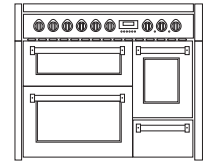

**RANGE COOKERS
GENESI**

GENESI 120

GENESI 120

GENESI 100

GENESI 100

GENESI 100|3

main oven	COMBI STEAM 9+2 functions				multifunction 9 functions				COMBI STEAM 9+2 functions				multifunction 9 functions				convection 2 functions					
auxiliary oven	traditional 4 functions				traditional 4 functions				traditional 4 functions				traditional 4 functions				traditional 4 functions					
upper oven	-				-				-				-				grill 4 functions					
width mm	1172				1172				998				998				998					
depth mm	599 body / 625 top				599 body / 625 top				599 body / 625 top				599 body / 625 top				599 body / 625 top					
height mm	898				898				898				898				898					
height adjustment mm *	20				20				20				20				20					
body material	s.steel Aisi 441				s.steel Aisi 441				s.steel Aisi 441				s.steel Aisi 441				s.steel Aisi 441					
top material	s.steel Aisi 304				s.steel Aisi 304				s.steel Aisi 304				s.steel Aisi 304				s.steel Aisi 304					
standard colour	s.steel				s.steel				s.steel				s.steel				s.steel					
colours on demand	crema, bordeaux, nero, antracite, celeste, sabbia, nuvola, ametista				crema, bordeaux, nero, antracite, celeste, sabbia, nuvola, ametista				crema, bordeaux, nero, antracite, celeste, sabbia, nuvola, ametista				crema, bordeaux, nero, antracite, celeste, sabbia, nuvola, ametista				crema, bordeaux, nero, antracite, celeste, sabbia, nuvola, ametista					
colour position	doors and front drawer				doors and front drawer				doors and front drawer				doors and front drawer				doors and front drawer					
knobs and handles material	metal				metal				metal				metal				metal					
standard trim	brushed				brushed				brushed				brushed				brushed					
trims on demand	-				-				-				-				-					
clock	digital programmer				digital programmer				digital programmer				digital programmer				digital programmer					
main oven	91 lt /s.steel				91 lt /stone grey enamelled				70 lt /s.steel				91 lt /stone grey enamelled				70 lt /s.steel					
auxiliary oven	39 lt/stone grey enamelled				39 lt/stone grey enamelled				39 lt/stone grey enamelled				39 lt/stone grey enamelled				39 lt/stone grey enamelled					
upper oven	-				-				-				-				34 lt/stone grey enamelled					
grill main oven	2870 w				2870 w				1950 w				1950 w				-					
grill auxiliary oven	1250 w				1250 w				1230 w				1230 w				1230 w					
grill upper oven	-				-				-				-				1950 w					
temp. min-max main oven	50-270°C				50-255°C				50-265°C				50-255°C				50-265°C					
temp. min-max auxiliary oven	50-265°C				50-265°C				50-265°C				50-265°C				50-265°C					
temp. min-max upper oven	-				-				-				-				50-265°C					
oven door(s)	3 glasses				3 glasses				3 glasses				3 glasses				3 glasses					
drawer	s.steel /push-pull /34 lt				s.steel /push-pull /34 lt				s.steel /push-pull /28 lt				s.steel /push-pull /28 lt				s.steel /9 lt					
rotisserie	x (main oven)				x (main oven)				x (main oven)				x (main oven)				-					
deep tray main oven	1 s.steel				1 stone grey enamelled				1 s.steel				1 stone grey enamelled				1 stone grey enamelled					
deep tray auxiliary oven	1 stone grey enamelled				1 stone grey enamelled				1 stone grey enamelled				1 stone grey enamelled				1 stone grey enamelled					
deep tray upper oven	-				-				-				-				1 stone grey enamelled					
wiring shelves main oven	2 s.steel				2 chrome				2 s.steel				2 chrome				1 chrome					
wiring shelves auxiliary oven	1 chrome				1 chrome				1 chrome				1 chrome				1 chrome					
wiring shelves upper oven	-				-				-				-				1 chrome					
trivet main oven	1 s.steel				1 chrome				1 s.steel				1 chrome				1 chrome					
trivet auxiliary oven	1 chrome				1 chrome				1 chrome				1 chrome				1 chrome					
teleopic liners	2 pair				2 pair				2 pair				2 pair				3 pair					
pizza stone kit	x				x				x				x				x					
recipe book card	x				-				x				-				x					
ignition	one-touch				one-touch				one-touch				one-touch				one-touch					
models	G12SF-....				G12FF-....				G10SF-....				G10FF-....				G10FFF-....					
	...6M	...6T	...6B	...4TM	...6M	...6T	...6B	...4TM	...4BM	...6W	...4M	...4T	...5FI	...6W	...4M	...4T	...4B	...5FI	...6W	...4M	...4T	...5FI
integrated cast iron pan supports	x	x	x	x	x	x	x	x	x	x	x	x	-	x	x	x	x	-	x	x	x	-
cart iron wok support	x	x	x	x	x	x	x	x	x	x	x	x	-	x	x	x	x	-	x	x	x	-
auxiliary brass burner 1 kW	1	2	2	1	1	2	2	1	1	2	1	1	-	2	1	1	1	-	2	1	1	-
semi-rapid brass burner 1,8 kW	2	1	1	1	2	1	1	1	1	1	1	1	-	1	1	1	1	-	1	1	1	-
rapid brass burner 3 kW	1	1	1	1	1	1	1	1	1	1	1	1	-	1	1	1	1	-	1	1	1	-
wok brass burner 3,6 kW	2	2	2	1	2	2	2	1	1	2	1	1	-	2	1	1	1	-	2	1	1	-
megawok brass burner max 6 kW	1	-	-	1	1	-	-	1	1	-	1	-	-	-	1	-	-	-	-	1	-	-
cast iron frytop 2,4 kW	-	1	-	1	-	1	-	1	-	-	-	1	-	-	-	1	-	-	-	-	1	-
cast iron bbq 2,4 kW	-	-	1	-	-	-	1	-	1	-	-	-	-	-	-	1	-	-	-	-	-	-
induction with booster max 3,7 kW ans child-lock	-	-	-	-	-	-	-	-	-	-	-	-	1,85+1,85+ 2,1+2,1+2,1	-	-	-	-	1,85+1,85+ 2,1+2,1+2,1	-	-	-	1,85+1,85+ 2,1+2,1+2,1
flex induction -booster max 7,4 kW	-	-	-	-	-	-	-	-	-	-	-	-	x	-	-	-	-	x	-	-	-	x
max consumption kWh	5	7,4	7,4	7,4	4,3	6,7	6,7	6,7	6,7	4,45	4,45	6,85	11,85	3,6	3,6	6	6	11	5,67	5,67	8,07	13,07
s.steel 5mm teppanyaki SA-TY	-	●	●	●	-	●	●	●	●	-	-	●	●	-	-	●	●	●	-	-	●	●
s.steel 5mm teppanyaki DA-TY	●	-	-	-	●	-	-	-	-	●	●	-	-	●	●	-	-	-	●	●	-	-
gas connection left backside	x	x	x	x	x	x	x	x	x	x	x	x	-	x	x	x	x	-	x	x	x	-
energy class A	x				x				x				x				x					