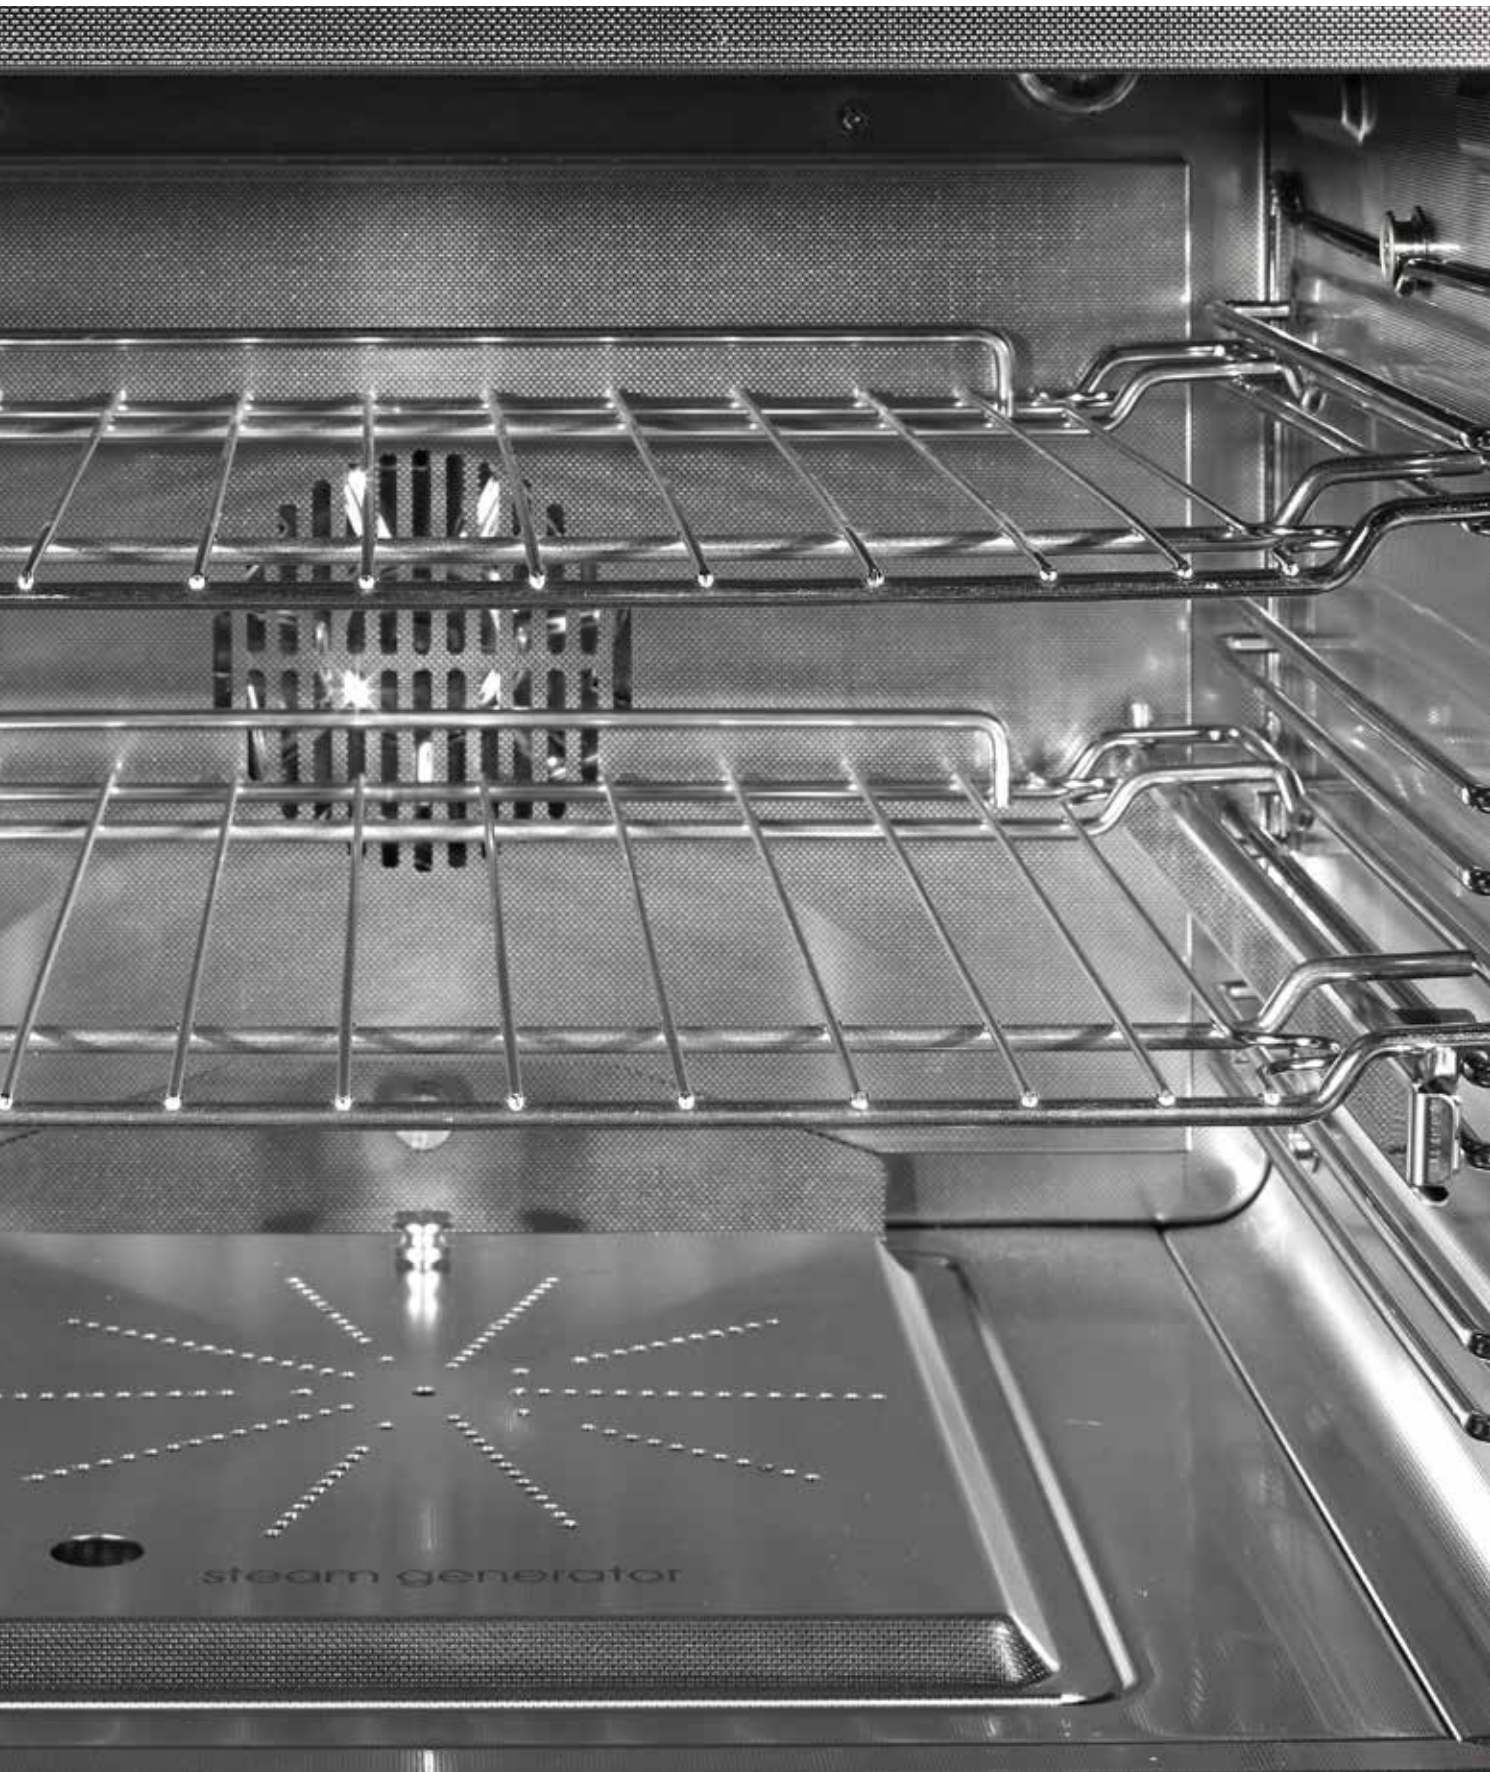

Genesis range cooker 120 antracite/combi-steam

HAPPINESS
IS WHEN WHAT
YOU THINK
AND WHAT
YOU SAY,
AND WHAT
YOU DO ARE
IN HARMONY.

(MAHATMA GANDHI)

INDUCTION COOKING

The new Steel flexinduction hobs. The cooking area can be tailored to your needs, enabling you to cook multiple dishes at once. With the flexinduction hobs, you are ready for any situation and can let your creativity reign free.