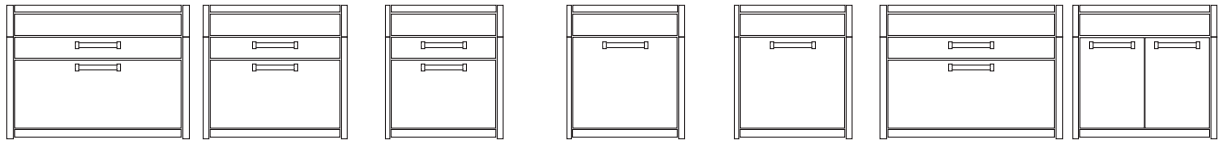

**MODULAR
SYSTEM
GENESI**

**GENESI 120
WORKING
TABLE**

**GENESI 90
WORKING
TABLE**

**GENESI 70
WORKING
TABLE**

**GENESI 70
WORKING
TABLE**

**GENESI 70
DISHWASHER
UNIT**

**GENESI 120
SINK UNIT**

**GENESI 90
SINK UNIT**

width mm	1172	899	698	698	698	1172	899
depth mm	599 body/625 top	599 body/625 top	599 body/625 top	599 body/625 top	599 body/625 top	599 body/625 top	599 body/625 top
height mm	898	898	898	898	898	898	898
height adjustment mm *	20	20	20	20	20	20	20
body material	s.steel Aisi 441	s.steel Aisi 441	s.steel Aisi 441	s.steel Aisi 441	s.steel Aisi 441	s.steel Aisi 441	s.steel Aisi 441
standard colour	s.steel	s.steel	s.steel	s.steel	s.steel	s.steel	s.steel
colours on demand	crema, bordeaux, nero, antracite, celeste, sabbia, nuvola, ametista	crema, bordeaux, nero, antracite, celeste, sabbia, nuvola, ametista	crema, bordeaux, nero, antracite, celeste, sabbia, nuvola, ametista	crema, bordeaux, nero, antracite, celeste, sabbia, nuvola, ametista	crema, bordeaux, nero, antracite, celeste, sabbia, nuvola, ametista	crema, bordeaux, nero, antracite, celeste, sabbia, nuvola, ametista	crema, bordeaux, nero, antracite, celeste, sabbia, nuvola, ametista
colour position	pull-out drawers front	pull-out drawers front	pull-out drawers front	door front	door front	pull-out drawers front	doors front
handles material	metal	metal	metal	metal	metal	metal	metal
standard trim	brushed	brushed	brushed	brushed	brushed	brushed	brushed
trims on demand	-	-	-	-	-	-	-
top material	s.steel	s.steel	s.steel	s.steel	s.steel	2 bowls	2 bowls
built-in oven niche							
upper drawer	push-pull	push-pull	push-pull	push-pull	-	-	-
middle drawer	pull-out	pull-out	pull-out	-	-	pull-out	-
lower drawer	pull-out	pull-out	pull-out	-	-	pull-out	-
door(s)	-	-	-	soft-close	-	-	soft-close
upper compartment	-	-	-	-	-	-	-
models	G12C-P	G9C-P	G7C-P	G7S-P	GLS-7 * prepared for siemens mod. SN... slide door	G12C-L2	G9S-L2
integrated cast iron pan supports							
cast iron wok support							
aluminium auxiliary burner 1 kW							
aluminium semi-rapid burner 1,8 kW							
aluminium rapid burner 3 kW							
aluminium wok burner 3,6 kW							
aluminium fish burner 1,9 kW							
induction with booster max 3,7 kW and child lock							
max consumption kWh							
accessories on demand							
backsplash	SA-AG12	SA-AG9	SA-AG7	SA-AG7	SA-AG7	SA-AG12	SA-AG9
cooker support 5 cm + plinth 10 cm	SA-SZ12	SA-SZ9	SA-SZ7	SA-SZ7	SA-SZ7	SA-SZ12	SA-SZ9
cooker support 3 cm + plinth 8 cm	SA-SZ12-3	SA-SZ9-3	SA-SZ7-3	SA-SZ7-3	SA-SZ7-3	SA-SZ12-3	SA-SZ9-3
s.steel spacer 10 cm	GA-D12	GA-D9	GA-D7	GA-D7	GA-D7	GA-D12	GA-D9
s.steel spacer 5 cm	GA-D12-5	GA-D9-5	GA-D7-5	GA-D7-5	GA-D7-5	GA-D12-5	GA-D9-5
plastic feet 40 mm	SA-PR	SA-PR	SA-PR	SA-PR	SA-PR	SA-PR	SA-PR
s.steel feet 20 mm	SA-PRX	SA-PRX	SA-PRX	SA-PRX	SA-PRX	SA-PRX	SA-PRX
wooden chopping board	SA-CPL12	SA-CPL9	SA-CPL7	SA-CPL7	SA-CPL7	-	-
wooden cutlery tray	SA-PP12	SA-PP9	SA-PP7	SA-PP7	-	-	-
wooden dishes and pots organizer	SA-PT12	SA-PT9	SA-PT7	SA-PT7	-	-	-
wooden pins for organizer (3 pcs)	SA-PTKB	SA-PTKB	SA-PTKB	SA-PTKB	-	-	-