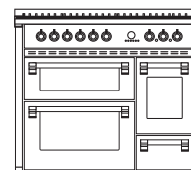

**RANGE COOKERS
ASCOT**

ASCOT 120

ASCOT 120

ASCOT 100

ASCOT 100

ASCOT 100j3

main oven	COMBI STEAM 9+2 functions				multifunction 9 functions				COMBI STEAM 9+2 functions				multifunction 9 functions				convection 2 functions					
auxiliary oven	traditional 4 functions				traditional 4 functions				traditional 4 functions				traditional 4 functions				traditional 4 functions					
upper oven	-				-				-				-				grill 4 functions					
width mm	1172				1172				998				998				998					
depth mm	599				599				599				599				599					
height mm	898				898				898				898				898					
height adjustment mm *	20				20				20				20				20					
body material	s.steel Aisi 441				s.steel Aisi 441				s.steel Aisi 441				s.steel Aisi 441				s.steel Aisi 441					
top material	s.steel Aisi 304				s.steel Aisi 304				s.steel Aisi 304				s.steel Aisi 304				s.steel Aisi 304					
standard colour	s.steel				s.steel				s.steel				s.steel				s.steel					
colours on demand	crema, bordeaux, nero, antracite, celeste, sabbia, nuvola, ametista				crema, bordeaux, nero, antracite, celeste, sabbia, nuvola, ametista				crema, bordeaux, nero, antracite, celeste, sabbia, nuvola, ametista				crema, bordeaux, nero, antracite, celeste, sabbia, nuvola, ametista				crema, bordeaux, nero, antracite, celeste, sabbia, nuvola, ametista					
colour position	side panels, control panel, doors and drawers				side panels, control panel, doors and drawers				side panels, control panel, doors and drawers				side panels, control panel, doors and drawers				side panels, control panel, doors and drawers					
knobs and handles material	metal				metal				metal				metal				metal					
standard trim	chrome				chrome				chrome				chrome				chrome					
trims on demand	nickel, brass, bronze				nickel, brass, bronze				nickel, brass, bronze				nickel, brass, bronze				nickel, brass, bronze					
clock	electronic round programmer				electronic round programmer				electronic round programmer				electronic round programmer				electronic round programmer					
main oven	91 lt /s.steel				91 lt /stone grey enamelled				70 lt /s.steel				91 lt /stone grey enamelled				70 lt /s.steel					
auxiliary oven	39 lt/stone grey enamelled				39 lt/stone grey enamelled				39 lt/stone grey enamelled				39 lt/stone grey enamelled				39 lt/stone grey enamelled					
upper oven	-				-				-				-				34 lt/stone grey enamelled					
grill main oven	2870 w				2870 w				1950 w				1950 w				-					
grill auxiliary oven	1250 w				1250 w				1230 w				1230 w				1230 w					
grill upper oven	-				-				-				-				1950 w					
temp. min-max main oven	50-270 °C				50-255 °C				50-265 °C				50-255 °C				50-265 °C					
temp. min-max auxiliary oven	50-265 °C				50-265 °C				50-265 °C				50-265 °C				50-265 °C					
temp. min-max upper oven	-				-				-				-				50-265 °C					
oven door(s)	3 glasses				3 glasses				3 glasses				3 glasses				solid 3 glasses					
drawer	s.steel /push-pull /34 lt				s.steel /push-pull /34 lt				s.steel /push-pull /28 lt				s.steel /push-pull /28 lt				s.steel /9 lt					
rotisserie	x (main oven)				x (main oven)				x (main oven)				x (main oven)				-					
deep tray main oven	1 s.steel				1 stone grey enamelled				1 s.steel				1 stone grey enamelled				1 stone grey enamelled					
deep tray auxiliary oven	1 stone grey enamelled				1 stone grey enamelled				1 stone grey enamelled				1 stone grey enamelled				1 stone grey enamelled					
deep tray upper oven	-				-				-				-				1 stone grey enamelled					
wiring shelves main oven	2 s.steel				2 chrome				2 s.steel				2 chrome				1 chrome					
wiring shelves auxiliary oven	1 chrome				1 chrome				1 chrome				1 chrome				1 chrome					
wiring shelves upper oven	-				-				-				-				1 chrome					
trivet main oven	1 s.steel				1 chrome				1 s.steel				1 chrome				1 chrome					
trivet auxiliary oven	1 chrome				1 chrome				1 chrome				1 chrome				1 chrome					
teleopic liners	2 pair				2 pair				2 pair				2 pair				3 pair					
pizza stone kit	x				x				x				x				x