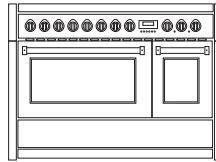

**RANGE COOKERS
GENESI**

GENESI 120

GENESI 120

GENESI 100

GENESI 100

GENESI 100|3

main oven	COMBI STEAM 9+2 functions				multifunction 9 functions				COMBI STEAM 9+2 functions				multifunction 9 functions				convection 2 functions					
auxiliary oven	traditional 4 functions				traditional 4 functions				traditional 4 functions				traditional 4 functions				traditional 4 functions					
upper oven	-				-				-				-				grill 4 functions					
width mm	1172				1172				998				998				998					
depth mm	599 body / 625 top				599 body / 625 top				599 body / 625 top				599 body / 625 top				599 body / 625 top					
height mm	898				898				898				898				898					
height adjustment mm *	20				20				20				20				20					
body material	s.steel Aisi 441				s.steel Aisi 441				s.steel Aisi 441				s.steel Aisi 441				s.steel Aisi 441					
top material	s.steel Aisi 304				s.steel Aisi 304				s.steel Aisi 304				s.steel Aisi 304				s.steel Aisi 304					
standard colour	s.steel				s.steel				s.steel				s.steel				s.steel					
colours on demand	crema, bordeaux, nero, antracite, celeste, sabbia, nuvola, ametista				crema, bordeaux, nero, antracite, celeste, sabbia, nuvola, ametista				crema, bordeaux, nero, antracite, celeste, sabbia, nuvola, ametista				crema, bordeaux, nero, antracite, celeste, sabbia, nuvola, ametista				crema, bordeaux, nero, antracite, celeste, sabbia, nuvola, ametista					
colour position	doors and front drawer				doors and front drawer				doors and front drawer				doors and front drawer				doors and front drawer					
knobs and handles material	metal				metal				metal				metal				metal					
standard trim	brushed				brushed				brushed				brushed				brushed					
trims on demand	-				-				-				-				-					
clock	digital programmer				digital programmer				digital programmer				digital programmer				digital programmer					
main oven	91 lt /s.steel				91 lt /stone grey enamelled				70 lt /s.steel				91 lt /stone grey enamelled				70 lt /s.steel					
auxiliary oven	39 lt/stone grey enamelled				39 lt/stone grey enamelled				39 lt/stone grey enamelled				39 lt/stone grey enamelled				39 lt/stone grey enamelled					
upper oven	-				-				-				-				34 lt/stone grey enamelled					
grill main oven	2870 w				2870 w				1950 w				1950 w				-					
grill auxiliary oven	1250 w				1250 w				1230 w				1230 w				1230 w					
grill upper oven	-				-				-				-				1950 w					
temp. min-max main oven	50-270°C				50-255°C				50-265°C				50-255°C				50-265°C					
temp. min-max auxiliary oven	50-265°C				50-265°C				50-265°C				50-265°C				50-265°C					
temp. min-max upper oven	-				-				-				-				50-265°C					
oven door(s)	3 glasses				3 glasses				3 glasses				3 glasses				3 glasses					
drawer	s.steel /push-pull /34 lt				s.steel /push-pull /34 lt				s.steel /push-pull /28 lt				s.steel /push-pull /28 lt				s.steel /9 lt					
rotisserie	x (main oven)				x (main oven)				x (main oven)				x (main oven)				-					
deep tray main oven	1 s.steel				1 stone grey enamelled				1 s.steel				1 stone grey enamelled				1 stone grey enamelled					
deep tray auxiliary oven	1 stone grey enamelled				1 stone grey enamelled				1 stone grey enamelled				1 stone grey enamelled				1 stone grey enamelled					
deep tray upper oven	-				-				-				-				1 stone grey enamelled					
wiring shelves main oven	2 s.steel				2 chrome				2 s.steel				2 chrome				1 chrome					
wiring shelves auxiliary oven	1 chrome				1 chrome				1 chrome				1 chrome				1 chrome					
wiring shelves upper oven	-				-				-				-				1 chrome					
trivet main oven	1 s.steel				1 chrome				1 s.steel				1 chrome				1 chrome					
trivet auxiliary oven	1 chrome				1 chrome				1 chrome				1 chrome				1 chrome					
teleopic liners	2 pair				2 pair				2 pair				2 pair				3 pair					
pizza stone kit	x				x				x				x				x					
recipe book card	x				-				x				-				x					
ignition	one-touch				one-touch				one-touch				one-touch				one-touch					
models	G12SF-....				G12FF-....				G10SF-....				G10FF-....				G10FFF-....					
	...6M	...6T	...6B	...4TM	...6M	...6T	...6B	...4TM	...4BM	...6W	...4M	...4T	...5FI	...6W	...4M	...4T	...4B	...5FI	...6W	...4M	...4T	...5FI
integrated cast iron pan supports	x	x	x	x	x	x	x	x	x	x	x	x	-	x	x	x	x	-	x	x	x	-
cart iron wok support	x	x	x	x	x	x	x	x	x	x	x	x	-	x	x	x	x	-	x	x	x	-
auxiliary brass burner 1 kW	1	2	2	1	1	2	2	1	1	2	1	1	-	2	1	1	1	-	2	1	1	-
semi-rapid brass burner 1,8 kW	2	1	1	1	2	1	1	1	1	1	1	1	-	1	1	1	1	-	1	1	1	-
rapid brass burner 3 kW	1	1	1	1	1	1	1	1	1	1	1	1	-	1	1	1	1	-	1	1	1	-
wok brass burner 3,6 kW	2	2	2	1	2	2	2	1	1	2	1	1	-	2	1	1	1	-	2	1	1	-
megawok brass burner max 6 kW	1	-	-	1	1	-	-	1	1	-	1	-	-	-	1	-	-	-	-	1	-	-
cast iron frytop 2,4 kW	-	1	-	1	-	1	-	1	-	-	-	1	-	-	-	1	-	-	-	-	1	-
cast iron bbq 2,4 kW	-	-	1	-	-	-	1	-	1	-	-	-	-	-	-	1	-	-	-	-	-	-
induction with booster max 3,7 kW ans child-lock	-	-	-	-	-	-	-	-	-	-	-	-	1,85+1,85+ 2,1+2,1+2,1	-	-	-	-	1,85+1,85+ 2,1+2,1+2,1	-	-	-	1,85+1,85+ 2,1+2,1+2,1
flex induction -booster max 7,4 kW	-	-	-	-	-	-	-	-	-	-	-	-	x	-	-	-	-	x	-	-	-	x
max consumption kWh	5	7,4	7,4	7,4	4,3	6,7	6,7	6,7	6,7	4,45	4,45	6,85	11,85	3,6	3,6	6	6	11	5,67	5,67	8,07	13,07
s.steel 5mm teppanyaki SA-TY	-	●	●	●	-	●	●	●	●	-	-	●	●	-	-	●	●	●	-	-	●	●
s.steel 5mm teppanyaki DA-TY	●	-	-	-	●	-	-	-	-	●	●	-	-	●	●	-	-	-	●	●	-	-
gas connection left backside	x	x	x	x	x	x	x	x	x	x	x	x	-	x	x	x	x	-	x	x	x	-
energy class A	x				x				x				x				x					