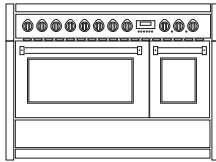

**RANGE COOKERS
GENESI**

GENESI 120

GENESI 120

GENESI 100

GENESI 100

GENESI 100|3

main oven	COMBI STEAM 9+2 functions				multifunction 9 functions				COMBI STEAM 9+2 functions				multifunction 9 functions				convection 2 functions					
auxiliary oven	traditional 4 functions				traditional 4 functions				traditional 4 functions				traditional 4 functions				traditional 4 functions					
upper oven	-				-				-				-				grill 4 functions					
width mm	1172				1172				998				998				998					
depth mm	599 body / 625 top				599 body / 625 top				599 body / 625 top				599 body / 625 top				599 body / 625 top					
height mm	898				898				898				898				898					
height adjustment mm *	20				20				20				20				20					
body material	s.steel Aisi 441				s.steel Aisi 441				s.steel Aisi 441				s.steel Aisi 441				s.steel Aisi 441					
top material	s.steel Aisi 304				s.steel Aisi 304				s.steel Aisi 304				s.steel Aisi 304				s.steel Aisi 304					
standard colour	s.steel				s.steel				s.steel				s.steel				s.steel					
colours on demand	crema, bordeaux, nero, antracite, celeste, sabbia, nuvola, ametista				crema, bordeaux, nero, antracite, celeste, sabbia, nuvola, ametista				crema, bordeaux, nero, antracite, celeste, sabbia, nuvola, ametista				crema, bordeaux, nero, antracite, celeste, sabbia, nuvola, ametista				crema, bordeaux, nero, antracite, celeste, sabbia, nuvola, ametista					
colour position	doors and front drawer				doors and front drawer				doors and front drawer				doors and front drawer				doors and front drawer					
knobs and handles material	metal				metal				metal				metal				metal					
standard trim	brushed				brushed				brushed				brushed				brushed					
trims on demand	-				-				-				-				-					
clock	digital programmer				digital programmer				digital programmer				digital programmer				digital programmer					
main oven	91 lt /s.steel				91 lt /stone grey enamelled				70 lt /s.steel				91 lt /stone grey enamelled				70 lt /s.steel					
auxiliary oven	39 lt/stone grey enamelled				39 lt/stone grey enamelled				39 lt/stone grey enamelled				39 lt/stone grey enamelled				39 lt/stone grey enamelled					
upper oven	-				-				-				-				34 lt/stone grey enamelled					
grill main oven	2870 w				2870 w				1950 w				1950 w				-					
grill auxiliary oven	1250 w				1250 w				1230 w				1230 w				1230 w					
grill upper oven	-				-				-				-				1950 w					
temp. min-max main oven	50-270°C				50-255°C				50-265°C				50-255°C				50-265°C					
temp. min-max auxiliary oven	50-265°C				50-265°C				50-265°C				50-265°C				50-265°C					
temp. min-max upper oven	-				-				-				-				50-265°C					
oven door(s)	3 glasses				3 glasses				3 glasses				3 glasses				3 glasses					
drawer	s.steel /push-pull /34 lt				s.steel /push-pull /34 lt				s.steel /push-pull /28 lt				s.steel /push-pull /28 lt				s.steel /9 lt					
rotisserie	x (main oven)				x (main oven)				x (main oven)				x (main oven)				-					
deep tray main oven	1 s.steel				1 stone grey enamelled				1 s.steel				1 stone grey enamelled				1 stone grey enamelled					
deep tray auxiliary oven	1 stone grey enamelled				1 stone grey enamelled				1 stone grey enamelled				1 stone grey enamelled				1 stone grey enamelled					
deep tray upper oven	-				-				-				-				1 stone grey enamelled					
wiring shelves main oven	2 s.steel				2 chrome				2 s.steel				2 chrome				1 chrome					
wiring shelves auxiliary oven	1 chrome				1 chrome				1 chrome				1 chrome				1 chrome					
wiring shelves upper oven	-				-				-				-				1 chrome					
trivet main oven	1 s.steel				1 chrome				1 s.steel				1 chrome				1 chrome					
trivet auxiliary oven	1 chrome				1 chrome				1 chrome				1 chrome				1 chrome					
teleopic liners	2 pair				2 pair				2 pair				2 pair				3 pair					
pizza stone kit	x				x				x				x				x					
recipe book card	x				-				x				-				x					
ignition	one-touch				one-touch				one-touch				one-touch				one-touch					
models	G12SF-....				G12FF-....				G10SF-....				G10FF-....				G10FFF-....					
	...6M	...6T	...6B	...4TM	...6M	...6T	...6B	...4TM	...4BM	...6W	...4M	...4T	...5FI	...6W	...4M	...4T	...4B	...5FI	...6W	...4M	...4T	...5FI
integrated cast iron pan supports	x	x	x	x	x	x	x	x	x	x	x	x	-	x	x	x	x	-	x	x	x	-
cart iron wok support	x	x	x	x	x	x	x	x	x	x	x	x	-	x	x	x	x	-	x	x	x	-
auxiliary brass burner 1 kW	1	2	2	1	1	2	2	1	1	2	1	1	-	2	1	1	1	-	2	1	1	-
semi-rapid brass burner 1,8 kW	2	1	1	1	2	1	1	1	1	1	1	1	-	1	1	1	1	-	1	1	1	-
rapid brass burner 3 kW	1	1	1	1	1	1	1	1	1	1	1	1	-	1	1	1	1	-	1	1	1	-
wok brass burner 3,6 kW	2	2	2	1	2	2	2	1	1	2	1	1	-	2	1	1	1	-	2	1	1	-
megawok brass burner max 6 kW	1	-	-	1	1	-	-	1	1	-	1	-	-	-	1	-	-	-	-	1	-	-
cast iron frytop 2,4 kW	-	1	-	1	-	1	-	1	-	-	-	1	-	-	-	1	-	-	-	-	1	-
cast iron bbq 2,4 kW	-	-	1	-	-	-	1	-	1	-	-	-	-	-	-	1	-	-	-	-	-	-
induction with booster max 3,7 kW ans child-lock	-	-	-	-	-	-	-	-	-	-	-	-	1,85+1,85+ 2,1+2,1+2,1	-	-	-	-	1,85+1,85+ 2,1+2,1+2,1	-	-	-	1,85+1,85+ 2,1+2,1+2,1
flex induction -booster max 7,4 kW	-	-	-	-	-	-	-	-	-	-	-	-	x	-	-	-	-	x	-	-	-	x
max consumption kWh	5	7,4	7,4	7,4	4,3	6,7	6,7	6,7	6,7	4,45	4,45	6,85	11,85	3,6	3,6	6	6	11	5,67	5,67	8,07	13,07
s.steel 5mm teppanyaki SA-TY	-	●	●	●	-	●	●	●	●	-	-	●	●	-	-	●	●	●	-	-	●	●
s.steel 5mm teppanyaki DA-TY	●	-	-	-	●	-	-	-	-	●	●	-	-	●	●	-	-	-	●	●	-	-
gas connection left backside	x	x	x	x	x	x	x	x	x	x	x	x	-	x	x	x	x	-	x	x	x	-
energy class A	x				x				x				x				x					