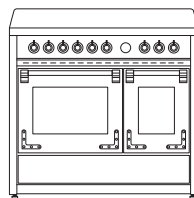

**RANGE COOKERS
ENFASI - OXFORD**

ENFASI 100

ENFASI 90

OXFORD 100

OXFORD 100|3

OXFORD 90