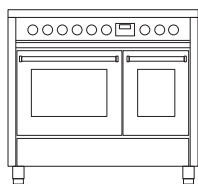

**RANGE COOKERS
ENFASI - OXFORD**

ENFASI 100