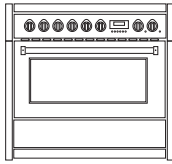

**GENESI 100|3
solid door**

GENESI 90

GENESI 90

GENESI 70

GENESI 70

GENESI 70|2

convection 2 functions	COMBI STEAM g+2 functions	multifunction 9 functions	COMBI STEAM g+2 functions	multifunction 9 functions	convection 2 functions
traditional 4 functions	-	-	-	-	-
grill 4 functions	-	-	-	-	grill 4 functions
998	899	899	698	698	698
599 body / 625 top	599 body / 625 top	599 body / 625 top	599 body / 625 top	599 body / 625 top	599 body / 625 top
898	898	898	898	898	898
20	20	20	20	20	20
s.steel Aisi 441	s.steel Aisi 441	s.steel Aisi 441	s.steel Aisi 441	s.steel Aisi 441	s.steel Aisi 441
s.steel Aisi 304	s.steel Aisi 304	s.steel Aisi 304	s.steel Aisi 304	s.steel Aisi 304	s.steel Aisi 304
s.steel	s.steel	s.steel	s.steel	s.steel	s.steel
crema, bordeaux, nero, antracite, celeste, sabbia, nuvola, ametista	crema, bordeaux, nero, antracite, celeste, sabbia, nuvola, ametista	crema, bordeaux, nero, antracite, celeste, sabbia, nuvola, ametista	crema, bordeaux, nero, antracite, celeste, sabbia, nuvola, ametista	crema, bordeaux, nero, antracite, celeste, sabbia, nuvola, ametista	crema, bordeaux, nero, antracite, celeste, sabbia, nuvola, ametista
doors and front drawer	doors and front drawer	doors and front drawer	doors and front drawer	doors and front drawer	doors
metal	metal	metal	metal	metal	metal
brushed	brushed	brushed	brushed	brushed	brushed
-	-	-	-	-	-
digital programmer	digital programmer	digital programmer	digital programmer	digital programmer	digital programmer
70 lt /s.steel	91 lt /s.steel	91 lt /stone grey enamelled	70 lt /s.steel	70 lt /stone grey enamelled	70 lt /stone grey enamelled
39 lt /stone grey enamelled	-	-	-	-	-
34 lt /stone grey enamelled	-	-	-	-	34 lt /stone grey enamelled
-	2870 w	2870 w	1950 w	1950 w	-
1230 w	-	-	-	-	-
1950 w	-	-	-	-	1950 w
50-265°C	50-270°C	50-265°C	50-265°C	50-265°C	50-265°C
50-265°C	-	-	-	-	-
50-265°C	-	-	-	-	-
solid 3 glasses	3 glasses	3 glasses	3 glasses	3 glasses	3 glasses
s.steel / 9 lt	s.steel / push-pull / 25 lt	s.steel / push-pull / 25 lt	s.steel / push-pull / 18 lt	s.steel / push-pull / 18 lt	-
-	x	x	x	x	x (main oven)
1 stone grey enamelled	1 s.steel	1 stone grey enamelled	1 s.steel	1 stone grey enamelled	1 stone grey enamelled
1 stone grey enamelled	-	-	-	-	-
1 stone grey enamelled	-	-	-	-	1 stone grey enamelled
1 chrome	1 s.steel	1 chrome	1 chrome	1 chrome	1 chrome
1 chrome	-	-	-	-	-
1 chrome	-	-	-	-	1 chrome
1 chrome	1 s.steel	1 chrome	1 s.steel	1 chrome	1 chrome
1 chrome	-	-	-	-	-
3 pair	1 pair	1 pair	1 pair	1 pair	2 pair
x	x	x	x	x	x
x	x	x	x	x	x
one-touch	one-touch	one-touch	one-touch	one-touch	one-touch
G10FF-D-...	G9S-...	G9F-...	G7S-...	G7F-...	G7FF-...
...-6W ...-4M ...-4T ...-5FI	...-6W ...-4M ...-4T ...-5FI	...-6W ...-4M ...-4T ...-5FI	...-4 ...-4	...-4 ...-4	...-4 ...-4
x x x -	x x x -	x x x -	x -	x -	x -
x x x -	x x x -	x x x -	-	x -	x -
2 1 1 -	2 1 1 -	2 1 1 -	1 -	1 -	1 -
1 1 1 -	1 1 1 -	1 1 1 -	1 -	1 -	1 -
1 1 1 -	1 1 1 -	1 1 1 -	1 -	1 -	1 -
2 1 1 -	2 1 1 -	2 1 1 -	1 -	1 -	1 -
- 1 - -	- 1 - -	- 1 - -	- -	- -	- -
- - 1 -	- - 1 -	- - 1 -	- -	- -	- -
- - - -	- - - -	- - - -	- -	- -	- -
- - - 1,85+1,85+2,1+2,1	- - - 1,85+1,85+2,1+2,1	- - - 1,85+1,85+2,1+2,1	- 1,85+1,85+2,3+1,4	- 1,85+1,85+2,3+1,4	- 1,85+1,85+2,3+1,4
- - - x	- - - x	- - - x	- -	- -	- -
5,67 5,67 8,07 13,07	3,6 3,6 6 11	2,9 2,9 5,3 10,3	3,02 10,42	2,17 9,57	4,24 11,64
- - - -	- - - -	- - - -	- -	- -	- -
• • • -	• • • -	• • • -	• -	• -	• -
x x x -	x x x -	x x x -	x -	x -	x -
x	x	x	x	x	x