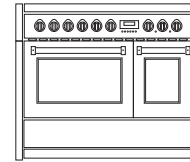

**RANGE COOKERS
GENESI**

GENESI 120

GENESI 120

GENESI 100

GENESI 100

GENESI 100|3

main oven	COMBI STEAM 9+2 functions				multifunction 9 functions				COMBI STEAM 9+2 functions				multifunction 9 functions				convection 2 functions					
auxiliary oven	traditional 4 functions				traditional 4 functions				traditional 4 functions				traditional 4 functions				traditional 4 functions					
upper oven	-				-				-				-				grill 4 functions					
width mm	1172				1172				998				998				998					
depth mm	599 body / 625 top				599 body / 625 top				599 body / 625 top				599 body / 625 top				599 body / 625 top					
height mm	898				898				898				898				898					
height adjustment mm *	20				20				20				20				20					
body material	s.steel Aisi 441				s.steel Aisi 441				s.steel Aisi 441				s.steel Aisi 441				s.steel Aisi 441					
top material	s.steel Aisi 304				s.steel Aisi 304				s.steel Aisi 304				s.steel Aisi 304				s.steel Aisi 304					
standard colour	s.steel				s.steel				s.steel				s.steel				s.steel					
colours on demand	crema, bordeaux, nero, antracite, celeste, sabbia, nuvola, ametista				crema, bordeaux, nero, antracite, celeste, sabbia, nuvola, ametista				crema, bordeaux, nero, antracite, celeste, sabbia, nuvola, ametista				crema, bordeaux, nero, antracite, celeste, sabbia, nuvola, ametista				crema, bordeaux, nero, antracite, celeste, sabbia, nuvola, ametista					
colour position	doors and front drawer				doors and front drawer				doors and front drawer				doors and front drawer				doors and front drawer					
knobs and handles material	metal				metal				metal				metal				metal					
standard trim	brushed				brushed				brushed				brushed				brushed					
trims on demand	-				-				-				-				-					
clock	digital programmer				digital programmer				digital programmer				digital programmer				digital programmer					
main oven	91 lt /s.steel				91 lt /stone grey enamelled				70 lt /s.steel				91 lt /stone grey enamelled				70 lt /s.steel					
auxiliary oven	39 lt/stone grey enamelled				39 lt/stone grey enamelled				39 lt/stone grey enamelled				39 lt/stone grey enamelled				39 lt/stone grey enamelled					
upper oven	-				-				-				-				34 lt/stone grey enamelled					
grill main oven	2870 w				2870 w				1950 w				1950 w				-					
grill auxiliary oven	1250 w				1250 w				1230 w				1230 w				1230 w					
grill upper oven	-				-				-				-				1950 w					
temp. min-max main oven	50-270°C				50-255°C				50-265°C				50-255°C				50-265°C					
temp. min-max auxiliary oven	50-265°C				50-265°C				50-265°C				50-265°C				50-265°C					
temp. min-max upper oven	-				-				-				-				50-265°C					
oven door(s)	3 glasses				3 glasses				3 glasses				3 glasses				3 glasses					
drawer	s.steel /push-pull /34 lt				s.steel /push-pull /34 lt				s.steel /push-pull /28 lt				s.steel /push-pull /28 lt				s.steel /9 lt					
rotisserie	x (main oven)				x (main oven)				x (main oven)				x (main oven)				-					
deep tray main oven	1 s.steel				1 stone grey enamelled				1 s.steel				1 stone grey enamelled				1 stone grey enamelled					
deep tray auxiliary oven	1 stone grey enamelled				1 stone grey enamelled				1 stone grey enamelled				1 stone grey enamelled				1 stone grey enamelled					
deep tray upper oven	-				-				-				-				1 stone grey enamelled					
wiring shelves main oven	2 s.steel				2 chrome				2 s.steel				2 chrome				1 chrome					
wiring shelves auxiliary oven	1 chrome				1 chrome				1 chrome				1 chrome				1 chrome					
wiring shelves upper oven	-				-				-				-				1 chrome					
trivet main oven	1 s.steel				1 chrome				1 s.steel				1 chrome				1 chrome					
trivet auxiliary oven	1 chrome				1 chrome				1 chrome				1 chrome				1 chrome					
teleopic liners	2 pair				2 pair				2 pair				2 pair				3 pair					
pizza stone kit	x				x				x				x				x					
recipe book card	x				-				x				-				x					
ignition	one-touch				one-touch				one-touch				one-touch				one-touch					
models	G12SF-....				G12FF-....				G10SF-....				G10FF-....				G10FFF-....					
	...6M	...6T	...6B	...4TM	...6M	...6T	...6B	...4TM	...4BM	...6W	...4M	...4T	...5FI	...6W	...4M	...4T	...4B	...5FI	...6W	...4M	...4T	...5FI
integrated cast iron pan supports	x	x	x	x	x	x	x	x	x	x	x	x	-	x	x	x	x	-	x	x	x	-
cart iron wok support	x	x	x	x	x	x	x	x	x	x	x	x	-	x	x	x	x	-	x	x	x	-
auxiliary brass burner 1 kW	1	2	2	1	1	2	2	1	1	2	1	1	-	2	1	1	1	-	2	1	1	-
semi-rapid brass burner 1,8 kW	2	1	1	1	2	1	1	1	1	1	1	1	-	1	1	1	1	-	1	1	1	-
rapid brass burner 3 kW	1	1	1	1	1	1	1	1	1	1	1	1	-	1	1	1	1	-	1	1	1	-
wok brass burner 3,6 kW	2	2	2	1	2	2	2	1	1	2	1	1	-	2	1	1	1	-	2	1	1	-
megawok brass burner max 6 kW	1	-	-	1	1	-	-	1	1	-	1	-	-	-	1	-	-	-	-	1	-	-
cast iron frytop 2,4 kW	-	1	-	1	-	1	-	1	-	-	-	1	-	-	-	1	-	-	-	-	1	-
cast iron bbq 2,4 kW	-	-	1	-	-	-	1	-	1	-	-	-	-	-	-	1	-	-	-	-	-	-
induction with booster max 3,7 kW ans child-lock	-	-	-	-	-	-	-	-	-	-	-	-	1,85+1,85+ 2,1+2,1+2,1	-	-	-	-	1,85+1,85+ 2,1+2,1+2,1	-	-	-	1,85+1,85+ 2,1+2,1+2,1
flex induction -booster max 7,4 kW	-	-	-	-	-	-	-	-	-	-	-	-	x	-	-	-	-	x	-	-	-	x
max consumption kWh	5	7,4	7,4	7,4	4,3	6,7	6,7	6,7	6,7	4,45	4,45	6,85	11,85	3,6	3,6	6	6	11	5,67	5,67	8,07	13,07
s.steel 5mm teppanyaki SA-TY	-	●	●	●	-	●	●	●	●	-	-	●	●	-	-	●	●	●	-	-	●	●
s.steel 5mm teppanyaki DA-TY	●	-	-	-	●	-	-	-	-	●	●	-	-	●	●	-	-	-	●	●	-	-
gas connection left backside	x	x	x	x	x	x	x	x	x	x	x	x	-	x	x	x	x	-	x	x	x	-
energy class A	x				x				x				x				x					