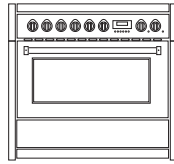

**GENESI 100|3
solid door**

GENESI 90

GENESI 90

GENESI 70

GENESI 70

GENESI 70|2

convection 2 functions	COMBI STEAM g+2 functions	multifunction 9 functions	COMBI STEAM g+2 functions	multifunction 9 functions	convection 2 functions
traditional 4 functions	-	-	-	-	-
grill 4 functions	-	-	-	-	grill 4 functions
998	899	899	698	698	698
599 body / 625 top	599 body / 625 top	599 body / 625 top	599 body / 625 top	599 body / 625 top	599 body / 625 top
898	898	898	898	898	898
20	20	20	20	20	20
s.steel Aisi 441	s.steel Aisi 441	s.steel Aisi 441	s.steel Aisi 441	s.steel Aisi 441	s.steel Aisi 441
s.steel Aisi 304	s.steel Aisi 304	s.steel Aisi 304	s.steel Aisi 304	s.steel Aisi 304	s.steel Aisi 304
s.steel	s.steel	s.steel	s.steel	s.steel	s.steel
crema, bordeaux, nero, antracite, celeste, sabbia, nuvola, ametista	crema, bordeaux, nero, antracite, celeste, sabbia, nuvola, ametista	crema, bordeaux, nero, antracite, celeste, sabbia, nuvola, ametista	crema, bordeaux, nero, antracite, celeste, sabbia, nuvola, ametista	crema, bordeaux, nero, antracite, celeste, sabbia, nuvola, ametista	crema, bordeaux, nero, antracite, celeste, sabbia, nuvola, ametista
doors and front drawer	doors and front drawer	doors and front drawer	doors and front drawer	doors and front drawer	doors
metal	metal	metal	metal	metal	metal
brushed	brushed	brushed	brushed	brushed	brushed
-	-	-	-	-	-
digital programmer	digital programmer	digital programmer	digital programmer	digital programmer	digital programmer
70 lt /s.steel	91 lt /s.steel	91 lt /stone grey enamelled	70 lt /s.steel	70 lt /stone grey enamelled	70 lt /stone grey enamelled
39 lt /stone grey enamelled	-	-	-	-	-
34 lt /stone grey enamelled	-	-	-	-	34 lt /stone grey enamelled
-	2870 w	2870 w	1950 w	1950 w	-
1230 w	-	-	-	-	-
1950 w	-	-	-	-	1950 w
50-265°C	50-270°C	50-265°C	50-265°C	50-265°C	50-265°C
50-265°C	-	-	-	-	-
50-265°C	-	-	-	-	-
solid 3 glasses	3 glasses	3 glasses	3 glasses	3 glasses	3 glasses
s.steel / 9 lt	s.steel / push-pull / 25 lt	s.steel / push-pull / 25 lt	s.steel / push-pull / 18 lt	s.steel / push-pull / 18 lt	-
-	x	x	x	x	x (main oven)
1 stone grey enamelled	1 s.steel	1 stone grey enamelled	1 s.steel	1 stone grey enamelled	1 stone grey enamelled
1 stone grey enamelled	-	-	-	-	-
1 stone grey enamelled	-	-	-	-	1 stone grey enamelled
1 chrome	1 s.steel	1 chrome	1 chrome	1 chrome	1 chrome
1 chrome	-	-	-	-	-
1 chrome	-	-	-	-	1 chrome
1 chrome	1 s.steel	1 chrome	1 s.steel	1 chrome	1 chrome
1 chrome	-	-	-	-	-
3 pair	1 pair	1 pair	1 pair	1 pair	2 pair
x	x	x	x	x	x
x	x	x	x	x	x
one-touch	one-touch	one-touch	one-touch	one-touch	one-touch
G10FF-D-...	G9S-...	G9F-...	G7S-...	G7F-...	G7FF-...
...-6W ...-4M ...-4T ...-5FI	...-6W ...-4M ...-4T ...-5FI	...-6W ...-4M ...-4T ...-5FI	...-4 ...-4	...-4 ...-4	...-4 ...-4
x x x -	x x x -	x x x -	x -	x -	x -
x x x -	x x x -	x x x -	-	x -	x -
2 1 1 -	2 1 1 -	2 1 1 -	1 -	1 -	1 -
1 1 1 -	1 1 1 -	1 1 1 -	1 -	1 -	1 -
1 1 1 -	1 1 1 -	1 1 1 -	1 -	1 -	1 -
2 1 1 -	2 1 1 -	2 1 1 -	1 -	1 -	1 -
- 1 - -	- 1 - -	- 1 - -	- -	- -	- -
- - 1 -	- - 1 -	- - 1 -	- -	- -	- -
- - - -	- - - -	- - - -	- -	- -	- -
- - - 1,85+1,85+2,1+2,1	- - - 1,85+1,85+2,1+2,1	- - - 1,85+1,85+2,1+2,1	- 1,85+1,85+2,3+1,4	- 1,85+1,85+2,3+1,4	- 1,85+1,85+2,3+1,4
- - - x	- - - x	- - - x	- -	- -	- -
5,67 5,67 8,07 13,07	3,6 3,6 6 11	2,9 2,9 5,3 10,3	3,02 10,42	2,17 9,57	4,24 11,64
- - - -	- - - -	- - - -	- -	- -	- -
• • • -	• • • -	• • • -	• -	• -	• -
x x x -	x x x -	x x x -	x -	x -	x -
x	x	x	x	x	x