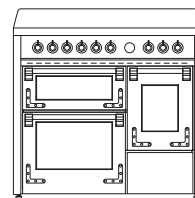

OXFORD 100|3